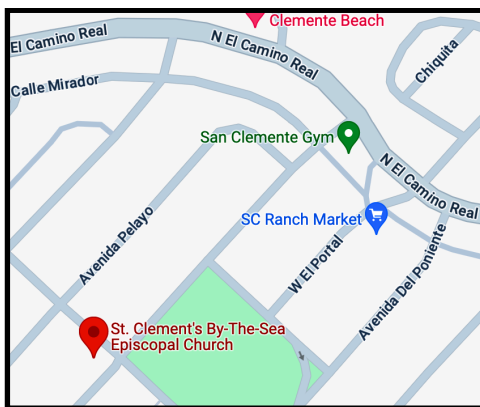

COME SUPPORT SOUTH COAST AREA NA!

42ND ANNIVERSARY!

POTLUCK & SPEAKER JAM

SATURDAY MARCH 22ND, 5:00 PM - 8:30 PM

FOOD STARTS @ 5:00 PM

SPEAKER MEETING 6:45 - 8:30PM

TWO ADDICTS SHARING THE MESSAGE OF RECOVERY!!!!

MEETINGS ENCOURAGED TO BRING A DISH, SALAD OR DESSERT

ST. CLEMENT'S BY THE SEA
202 AVENIDA ARAGON,
SAN CLEMENTE, CA 92672

Directions:

- From the I-5 take exit for Ave Palizada
- **From I-5 North:** Turn Left onto E Avenida Palizada
- **From I-5 South:** Turn right onto E Avenida Palizada
- Turn left onto N El Camino Real
- Turn Left onto Avenida Aragon
- St. Clement's By the Sea will be on your right