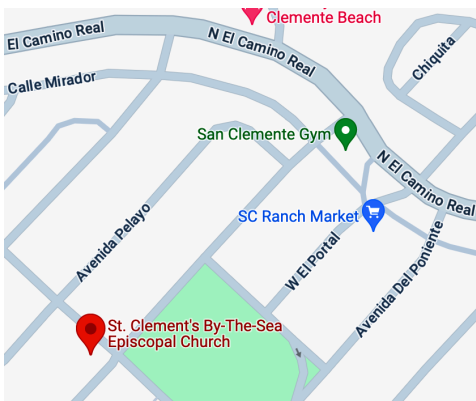

ST. CLEMENT'S BY THE SEA  
202 AVENIDA ARAGON,  
SAN CLEMENTE, CA 92672

Directions:

- From the I-5 take exit for Ave Palizada
- **From I-5 North:** Turn Left onto E Avenida Palizada
- **From I-5 South:** Turn right onto E Avenida Palizada
- Turn left onto N El Camino Real
- Turn Left onto Avenida Aragon
- St. Clement's By the Sea will be on your right